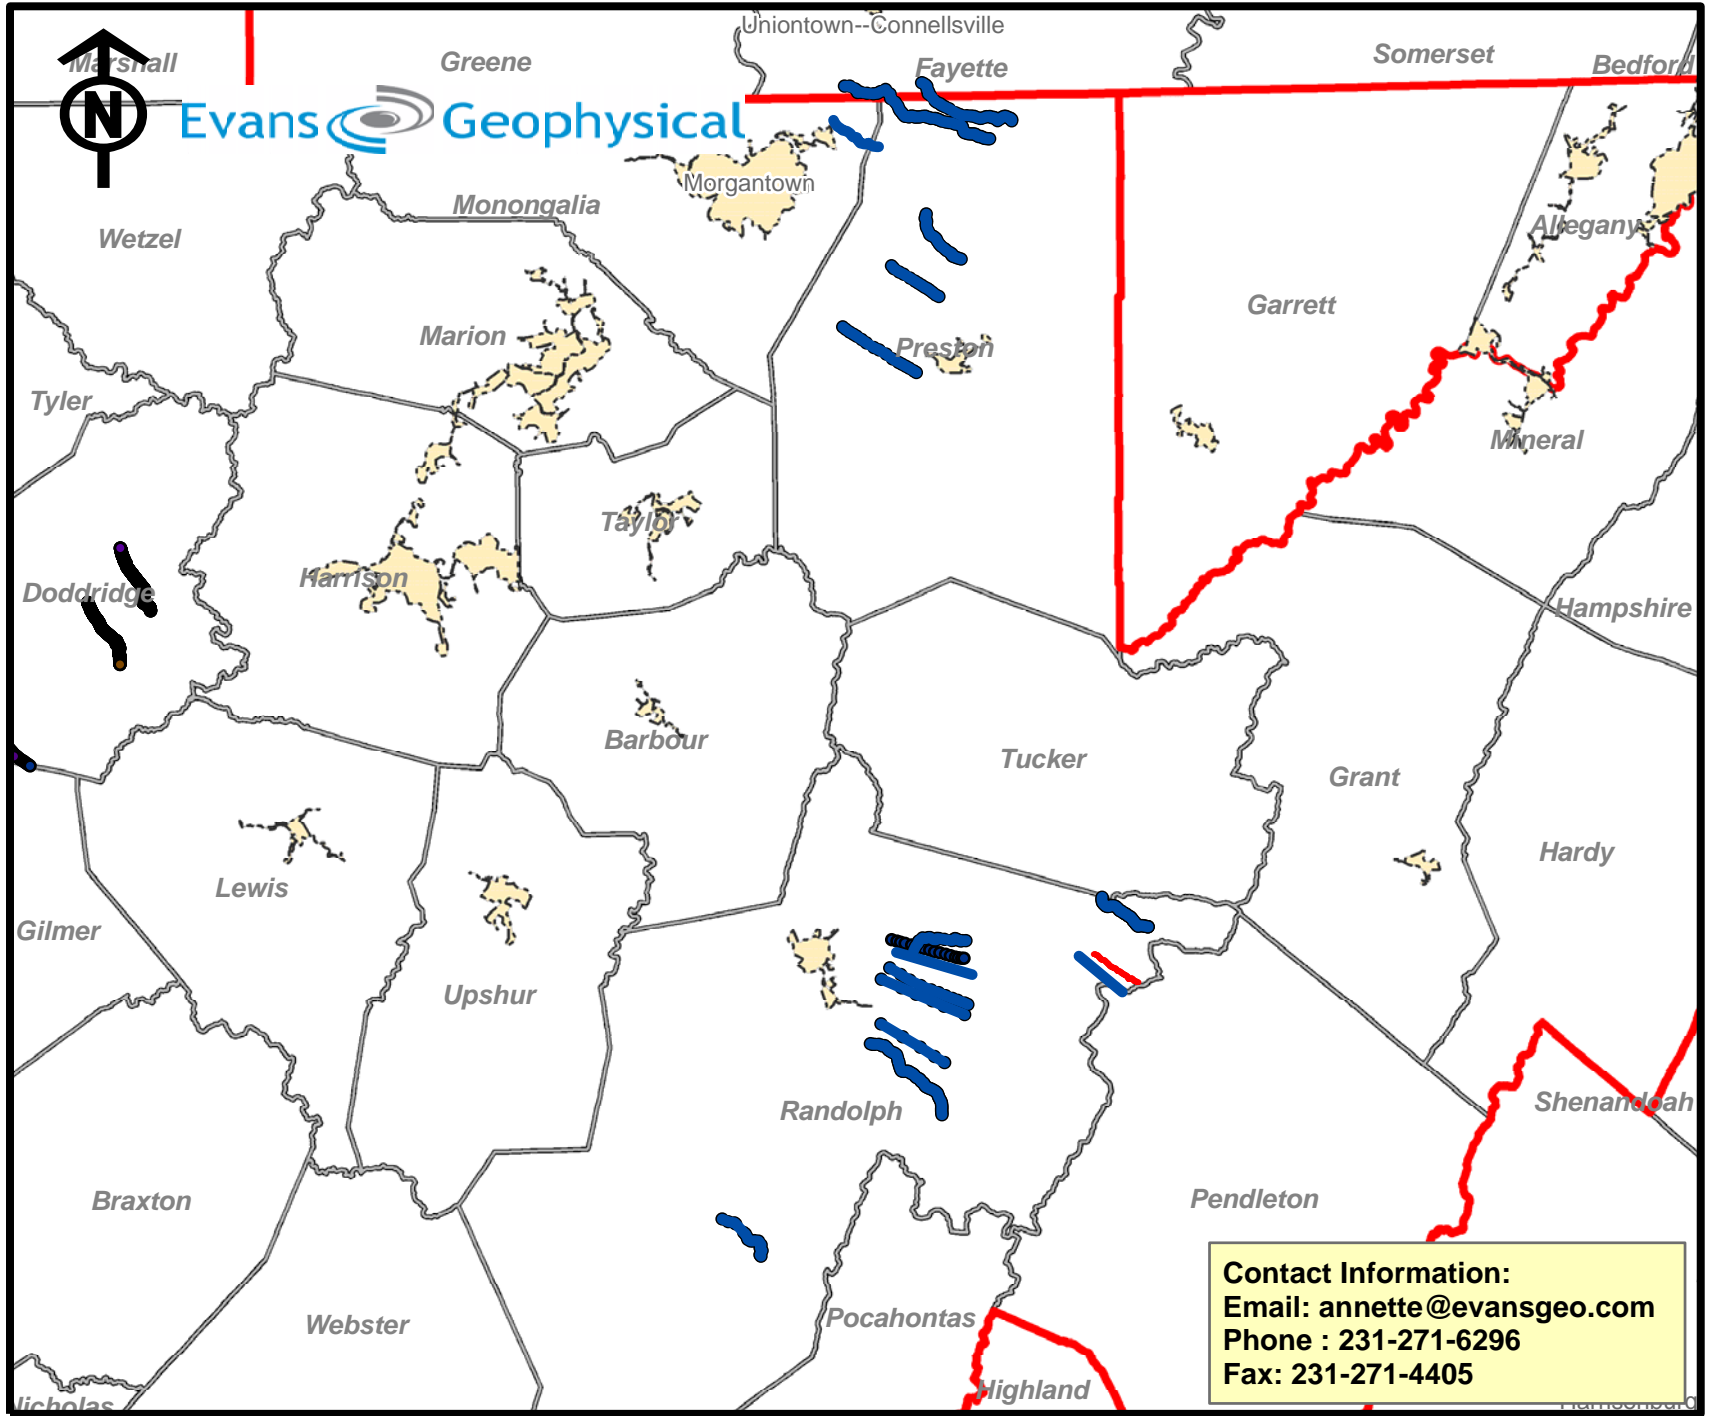

**Evans Geophysical Seismic Data Pool
Southern Pool**

Contact Information:
Email: annette@evansgeo.com
Phone : 231-271-6296
Fax: 231-271-4405