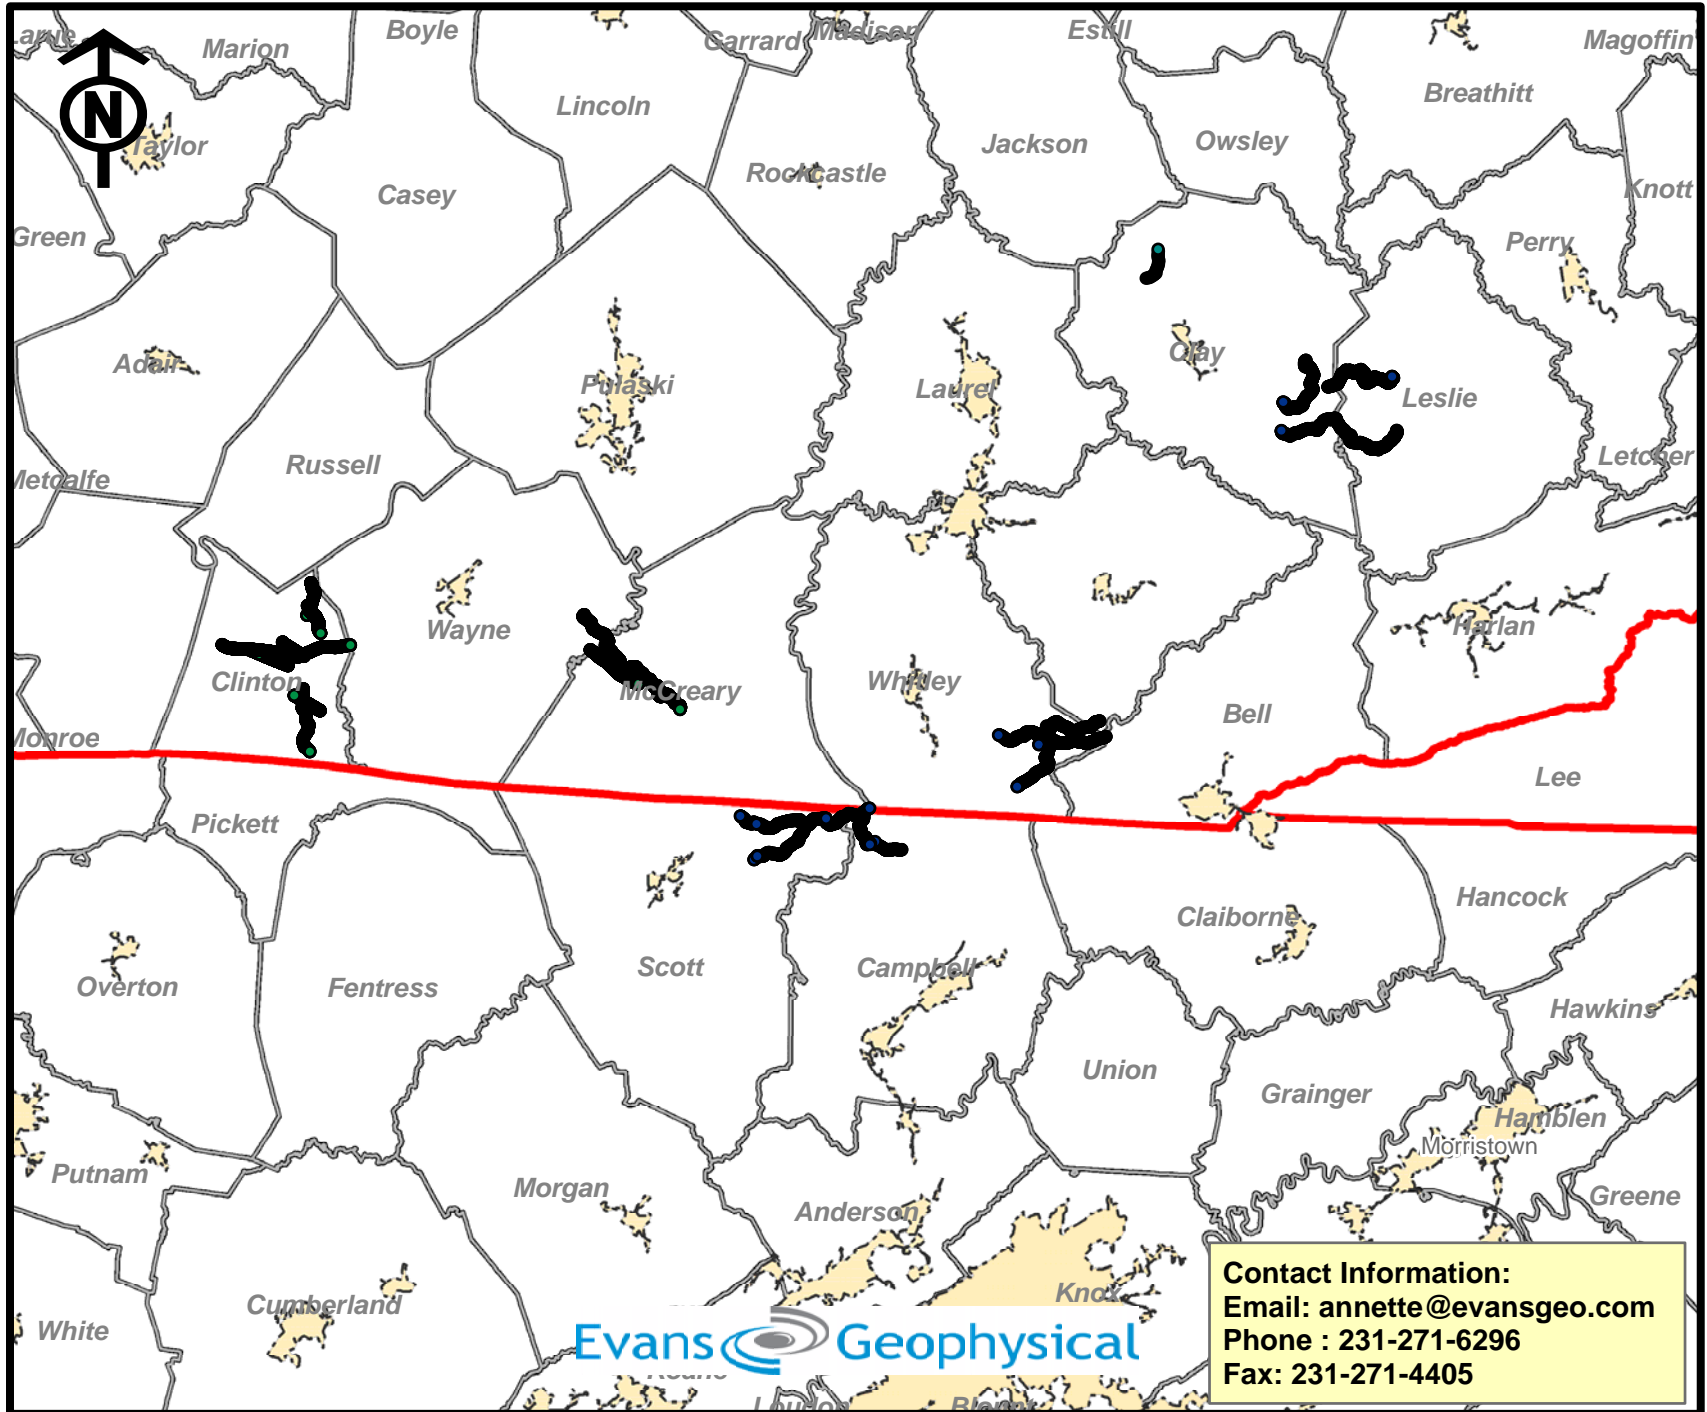

**Evans Geophysical Seismic Data Pool
Southern Pool**

Evans Geophysical

Contact Information:
Email: annette@evansgeo.com
Phone : 231-271-6296
Fax: 231-271-4405