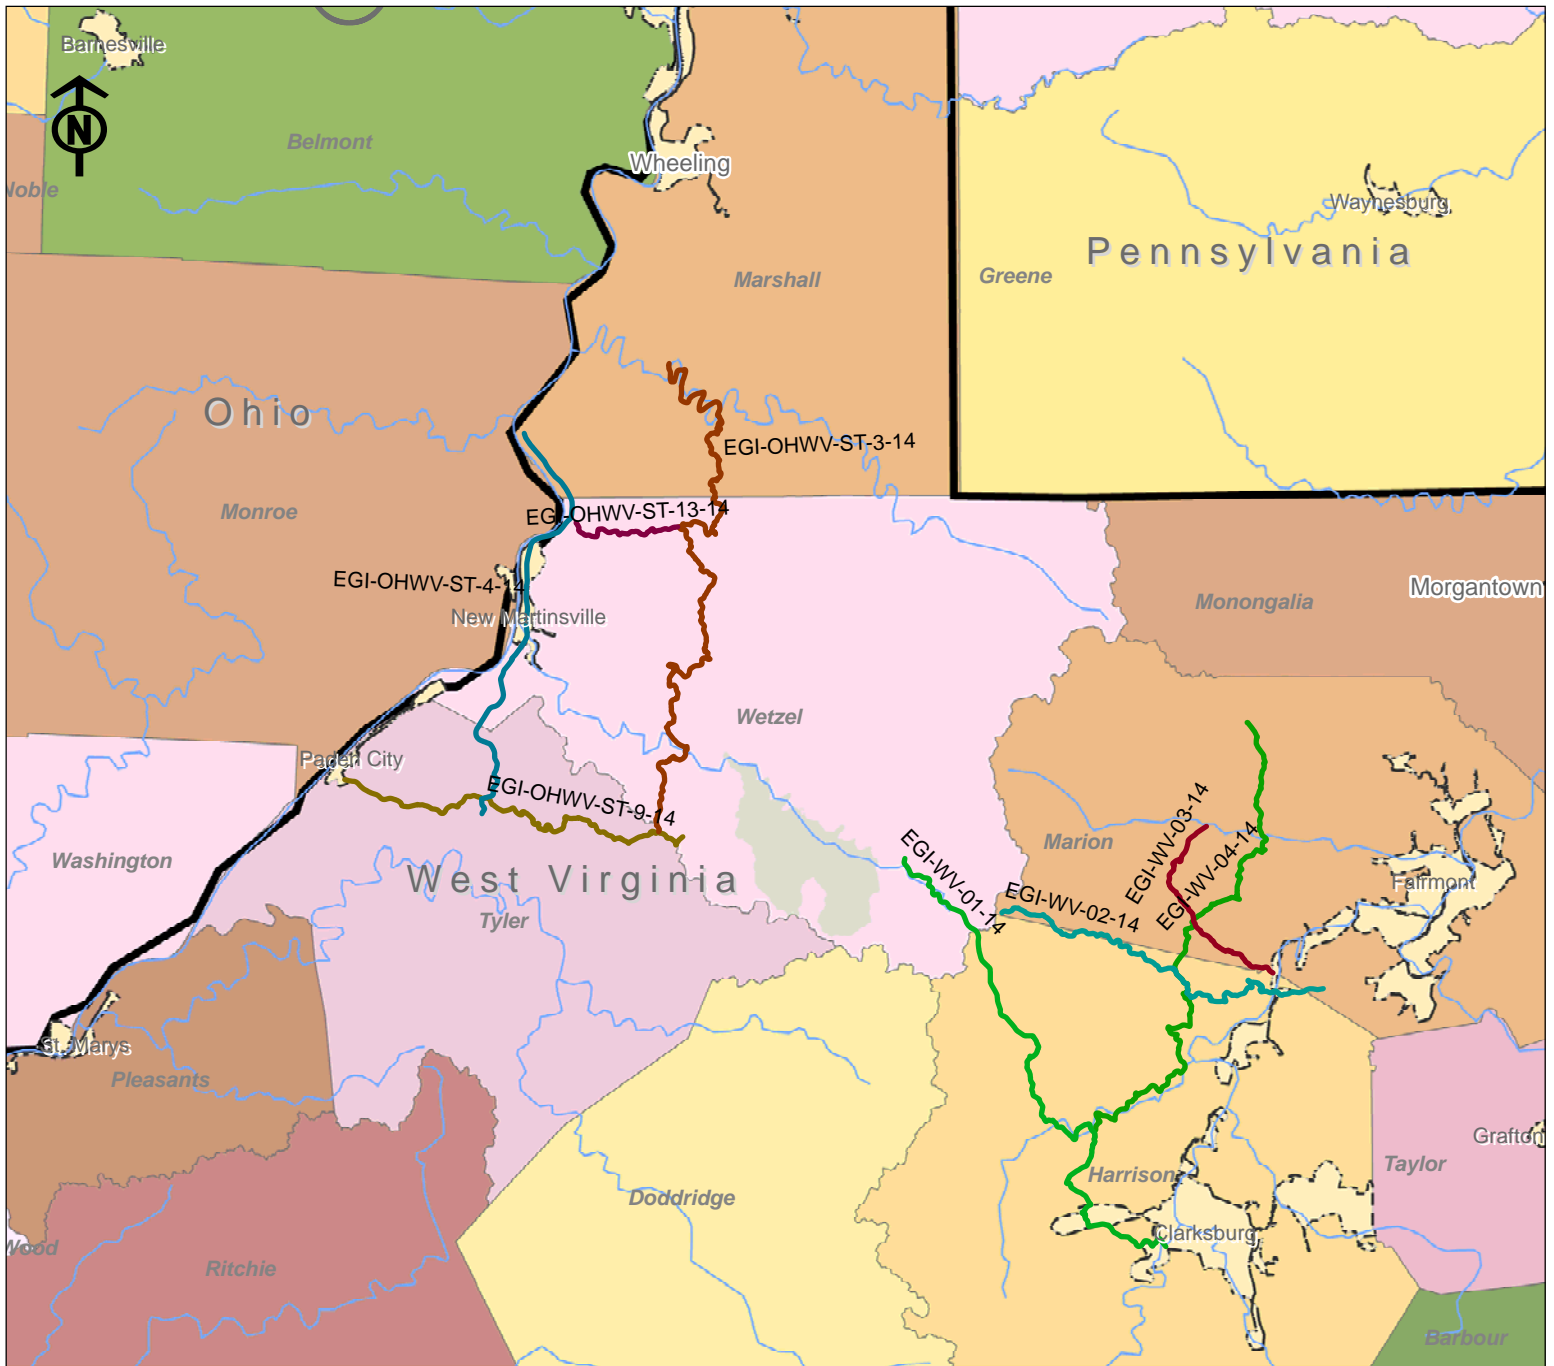

2-D Seismic Data

Available 2-D Data West Virginia Shot Late 2014

Evans Geophysical

For more information contact:
Annette Evans 231-271-6296
www.evansgeo.com